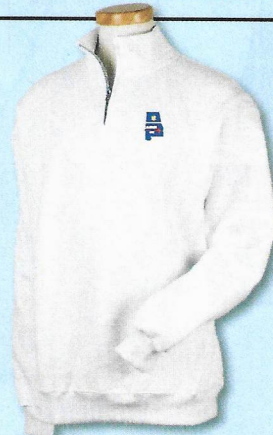

QUARTER-ZIP SWEATSHIRT

$26.95

COLORS

BLACK

WHITE

NAVY

OXFORD

TRUE RED

FOREST

ROYAL

ASH

Item # 995M
SIZES S-3XLARGE