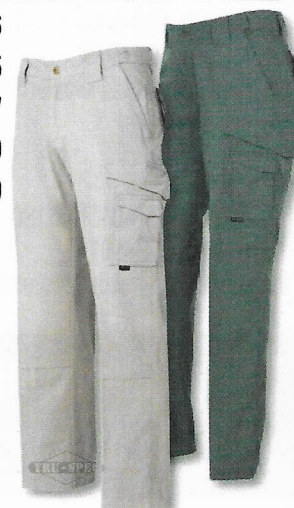

COLORS

BLACK	KHAKI
NAVY	OLIVE DRAB
COYOTE